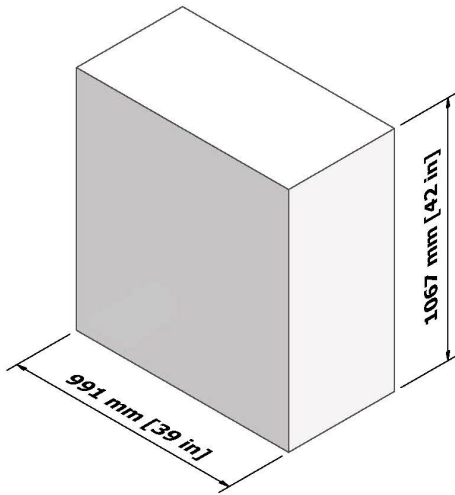

PANEL LIST			
ITEM	QTY	ARTICLE	DESCRIPTION
A	2	Panel for 0496 2418 Frame	19-5/16" x 94-15/16" [0490 X 2412MM]
B	3	Panel for 0992 0992 Frame	38-13/16" x 38-13/16" [0986 X 0986MM]
C	6	Panel for 0992 2418 Frame	38-13/16 x 94-15/16" [986 x 2412MM]
D	2	Panel Strip for 0992 Frame	2-7/16" x 39-1/16"
E	4	Panel Strip for 2418 Frame	2-7/16" x 95-3/16"
F	1	Panel Strip for 2976 Frame	2-7/16" x 117-3/16"

PANEL LIST			
ITEM	QTY	ARTICLE	DESCRIPTION
A	2	3mm Panel For Asset Counter [ 495 x 1067mm]	19-1/2" x 42"
B	1	3mm Panel For Asset Counter [ 997 x 1067mm]	39-1/4" x 42"