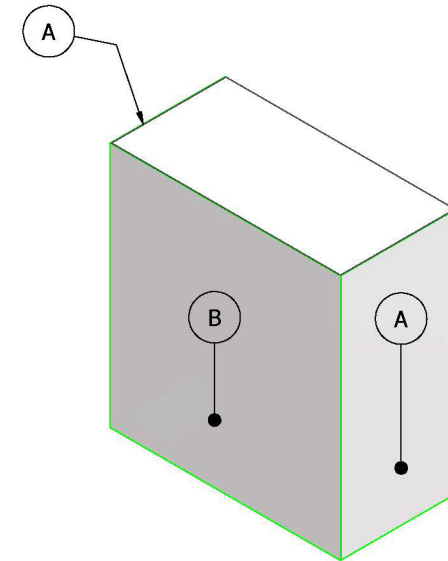

PANEL LIST			
ITEM	QTY	ARTICLE	DESCRIPTION
A	2	Panel for 0496 2418 Frame	19-5/16" x 94-15/16" [0490 X 2412MM]
B	3	Panel for 0992 0992 Frame	38-13/16" x 38-13/16" [0986 X 0986MM]
C	6	Panel for 0992 2418 Frame	38-13/16 x 94-15/16" [986 x 2412MM]
D	2	Panel Strip for 0992 Frame	2-7/16" x 39-1/16"
E	4	Panel Strip for 2418 Frame	2-7/16" x 95-3/16"
F	1	Panel Strip for 2976 Frame	2-7/16" x 117-3/16"

PANEL LIST			
ITEM	QTY	ARTICLE	DESCRIPTION
A	2	3mm Panel For Asset Counter [ 495 x 1067mm]	19-1/2" x 42"
B	1	3mm Panel For Asset Counter [ 997 x 1067mm]	39-1/4" x 42"