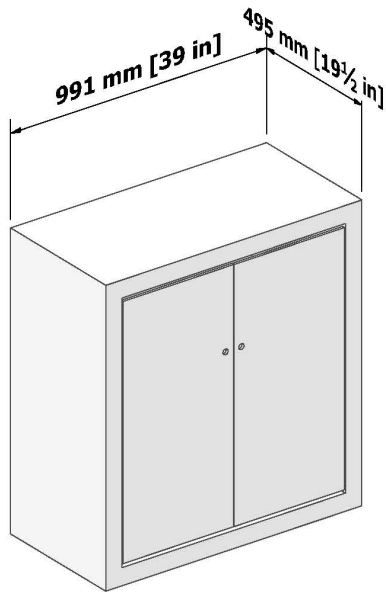

PANEL LIST			
ITEM	QTY	ARTICLE	DESCRIPTION
A	2	Panel for 0496 2418 Frame	19-5/16" x 94-15/16" [0490 X 2412MM]
B	3	Panel for 0992 0992 Frame	38-13/16" x 38-13/16" [0986 X 0986MM]
C	6	Panel for 0992 2418 Frame	38-13/16 x 94-15/16" [986 x 2412MM]
D	2	Panel Strip for 0992 Frame	2-7/16" x 39-1/16"
E	4	Panel Strip for 2418 Frame	2-7/16" x 95-3/16"
F	1	Panel Strip for 2976 Frame	2-7/16" x 117-3/16"

PANEL LIST			
ITEM	QTY	ARTICLE	DESCRIPTION
A	2	3mm Panel For Asset Counter [ 495 x 1067mm]	19-1/2" x 42"
B	1	3mm Panel For Asset Counter [ 997 x 1067mm]	39-1/4" x 42"